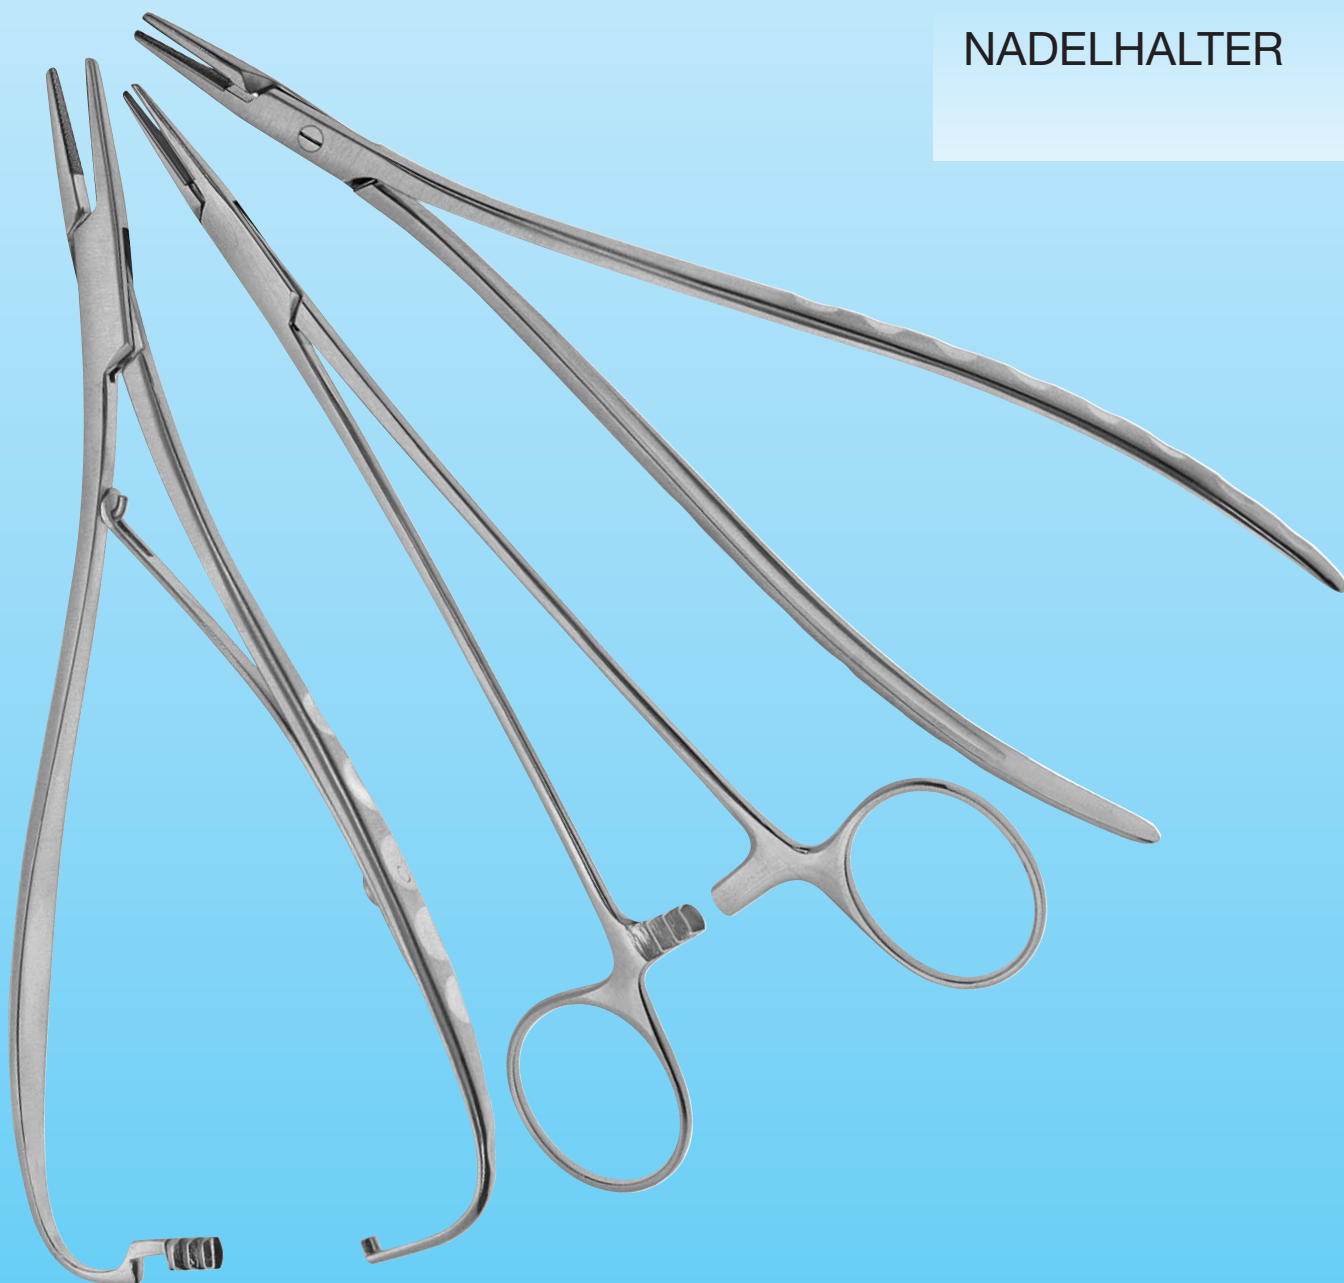

FEHLING...
... THE DIFFERENCE

5

NEEDLE HOLDERS
NADELHALTER

FEHLING
SURGICAL INSTRUMENTS, INC.

509 Broadstone Lane · Acworth, GA 30101

Toll Free: 1-800-FEHLING (800-3345464), Fax: 770 794-0122, E-Mail: info@fehlingsurgical.com